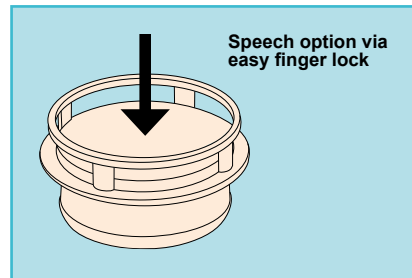

LARYVOX® EXTRA HME SPORT

- HME in discrete design with speech option via easy finger lock
- Due to its very low respiratory resistance, the LARYVOX® EXTRA HME SPORT is well suited for use in sporting activities
- Excellent tactility: a rounded recess in the lid of the HME simplifies the locking mechanism and makes optimal positioning of the finger very easy to feel
- The lateral openings of the LARYVOX® EXTRA HME SPORT allow for largely unimpaired and easy breathing – even below clothing.
- A rabbet around the housing allows easy and quick removal of the HME (e.g. when coughing)
- With 22 mm adapter (KOMBI) to connect to any conventional base plates (e.g. LARYVOX® Tape) or silicone tubes for laryngectomees (e.g. LARYNGOTEC®)
- In addition to the LARYVOX® EXTRA HME SPORT, the following additional variants are available:

Normal - normal breathing resistance at normal physical exertion

Medium - medium breathing resistance at medium physical exertion

HighFlow - reduced breathing resistance at pronounced physical exertion

Order information:

LARYVOX® EXTRA HME SPORT

Pack of 30

REF 49863

LARYVOX® EXTRA HME

Pack of 30

REF 49860

LARYVOX® EXTRA HME MEDIUM

Pack of 30

REF 49862

LARYVOX® EXTRA HME HighFlow

Pack of 30

REF 49861