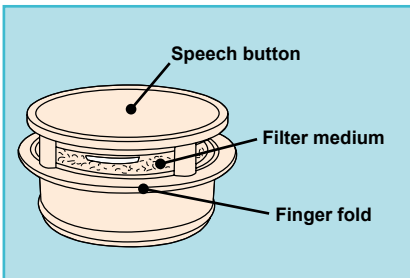

LARYVOX® EXTRA HME SPORT

- HME in discrete design with speech option via easy finger lock
- Due to its very low respiratory resistance, the LARYVOX® EXTRA HME SPORT is well suited for use in sporting activities
- Excellent tactility: a rounded recess in the lid of the HME simplifies the locking mechanism and makes optimal positioning of the finger very easy to feel
- The lateral openings of the LARYVOX® EXTRA HME SPORT allow for largely unimpaired and easy breathing – even below clothing.
- A rabbet around the housing allows easy and quick removal of the HME (e.g. when coughing)
- With 22 mm adapter (KOMBI) to connect to any conventional base plates (e.g. LARYVOX® Tape) or silicone tubes for laryngectomees (e.g. LARYNGOTEC®)
- In addition to the LARYVOX® EXTRA HME SPORT, the following additional variants are available:

Normal - normal breathing resistance at normal physical exertion

Medium - medium breathing resistance at medium physical exertion

HighFlow - reduced breathing resistance at pronounced physical exertion

Order information:

LARYVOX® EXTRA HME SPORT

Pack of 30

REF 49863

LARYVOX® EXTRA HME

Pack of 30

REF 49860

LARYVOX® EXTRA HME MEDIUM

Pack of 30

REF 49862

LARYVOX® EXTRA HME HighFlow

Pack of 30

REF 49861