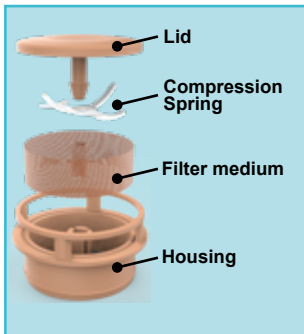

# LARYVOX® EXTRA HME SPORT

- ▶ HME in discrete design with speech option via easy finger lock
- ▶ Due to its very low respiratory resistance, the LARYVOX® EXTRA HME SPORT is well suited for use in sporting activities
- ▶ Excellent tactility: a rounded recess in the lid of the HME simplifies the locking mechanism and makes optimal positioning of the finger very easy to feel
- ▶ The lateral openings of the LARYVOX® EXTRA HME SPORT allow for largely unimpaired and easy breathing – even below clothing.
- ▶ A rabbet around the housing allows easy and quick removal of the HME (e.g. when coughing)
- ▶ With 22 mm adapter (KOMBI) to connect to any conventional base plates (e.g. LARYVOX® Tape) or silicone tubes for laryngectomees (e.g. LARYNGOTEC®)
- ▶ In addition to the LARYVOX® EXTRA HME SPORT, the following additional variants are available:

**Normal** - normal breathing resistance at normal physical exertion

**Medium** - medium breathing resistance at medium physical exertion

**HighFlow** - reduced breathing resistance at pronounced physical exertion